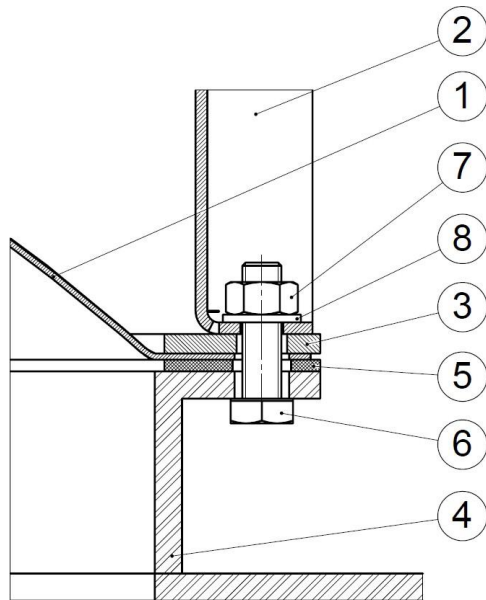

DIVEX INSTALLATION ON TO VENT PRO

Position	Components	Pcs
1	VENT PRO	1
2	DivEx	1
3	Upper frame	1
4	Protected equipment 1)	1
5	Flange gasket	1
6	Screw ²⁾	see ³⁾
7	Nut ²⁾	see ³⁾
8	Washer ²⁾	see ³⁾

¹⁾ The flange of the protected device for VENT PRO installation must meet the requirements of the standard EN ISO 13920-BE and must be sufficiently rigid. In case of installation on an insufficiently rigid device, the flange must be reinforced additionally. The hole diameters in the flange of the protected device for M10 screws are $\varnothing 12$ mm (EN 20273).

²⁾ The connecting material is galvanized (strength 8.8) or stainless steel (strength A2-70).

³⁾ The quantity according to the UM VENT PRO table of technical parameters