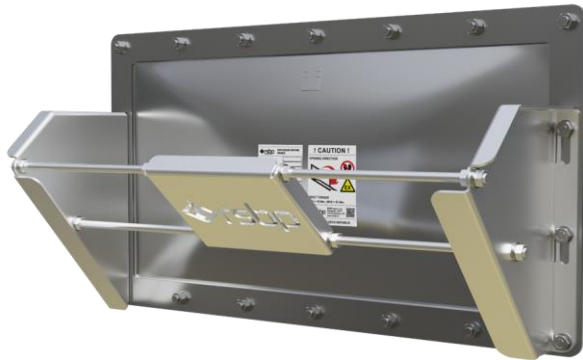

## DIVEX

DivEx is an accessory to the explosion venting devices VENT PRO.

DivEx limits the opening angle of the VENT PRO and directs the blast pressure wave and flame into the required safe space.

Doing so reduces the hazardous area around the explosion venting device, increases the usable operational space, and provides optimal explosion protection.

Explosion venting without DivEx

Explosion venting with DivEx

## DIVEX INSTALLATION ON TO VENT PRO

Position	Components	Pcs
1	VENT PRO	1
2	DivEx	1
3	Upper frame	1
4	Protected equipment 1)	1
5	Flange gasket	1
6	Screw <sup>2)</sup>	see <sup>3)</sup>
7	Nut <sup>2)</sup>	see <sup>3)</sup>
8	Washer <sup>2)</sup>	see <sup>3)</sup>

<sup>1)</sup> The flange of the protected device for VENT PRO installation must meet the requirements of the standard EN ISO 13920-BE and must be sufficiently rigid. In case of installation on an insufficiently rigid device, the flange must be reinforced additionally. The hole diameters in the flange of the protected device for M10 screws are  $\varnothing 12$  mm (EN 20273).