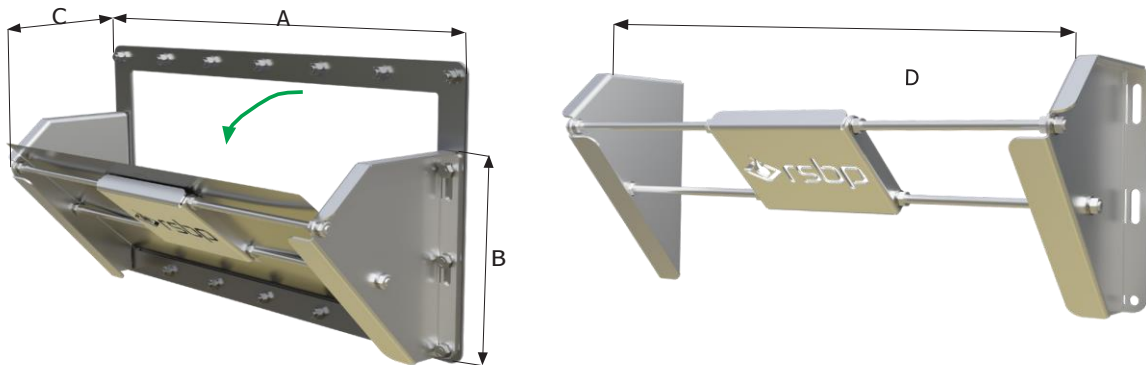

DIMENSIONAL DIAGRAM

DIMENSIONS OF THE PRODUCT LINE

Variant DivEx	Vent Panels VENT PRO	A [mm]	B [mm]	C [mm]	D [mm]	Weight [kg]
DivEx var. 1	170x470	550	229	164	488	4.0
	150x600	670			612	
	220x540	620			556	
DivEx var. 2	270x458	536	277	218	476	5.1
	610x290	688			628	
	241x762	840			780	
	630x310	702			640	
DivEx var. 3	305x457	535	323	218	475	5.2
	340x440	502			442	
	300x500	578			518	
DivEx var. 5	490x590	656	488	428	596	15.0
	610x610	686			626	
	450x800	876			816	
	578x851	925			865	
DivEx var. 6	586x920	996	467	413	936	14.7
	685x1100	1173			1114	
DivEx var. 7	870x910	990	552	596	930	25.0
	851x1162	1242			1182	
DivEx var. 8	920x920	996	677	642	936	28.3
	1020x1020	1096			1036	
	915x1118	1195			1134